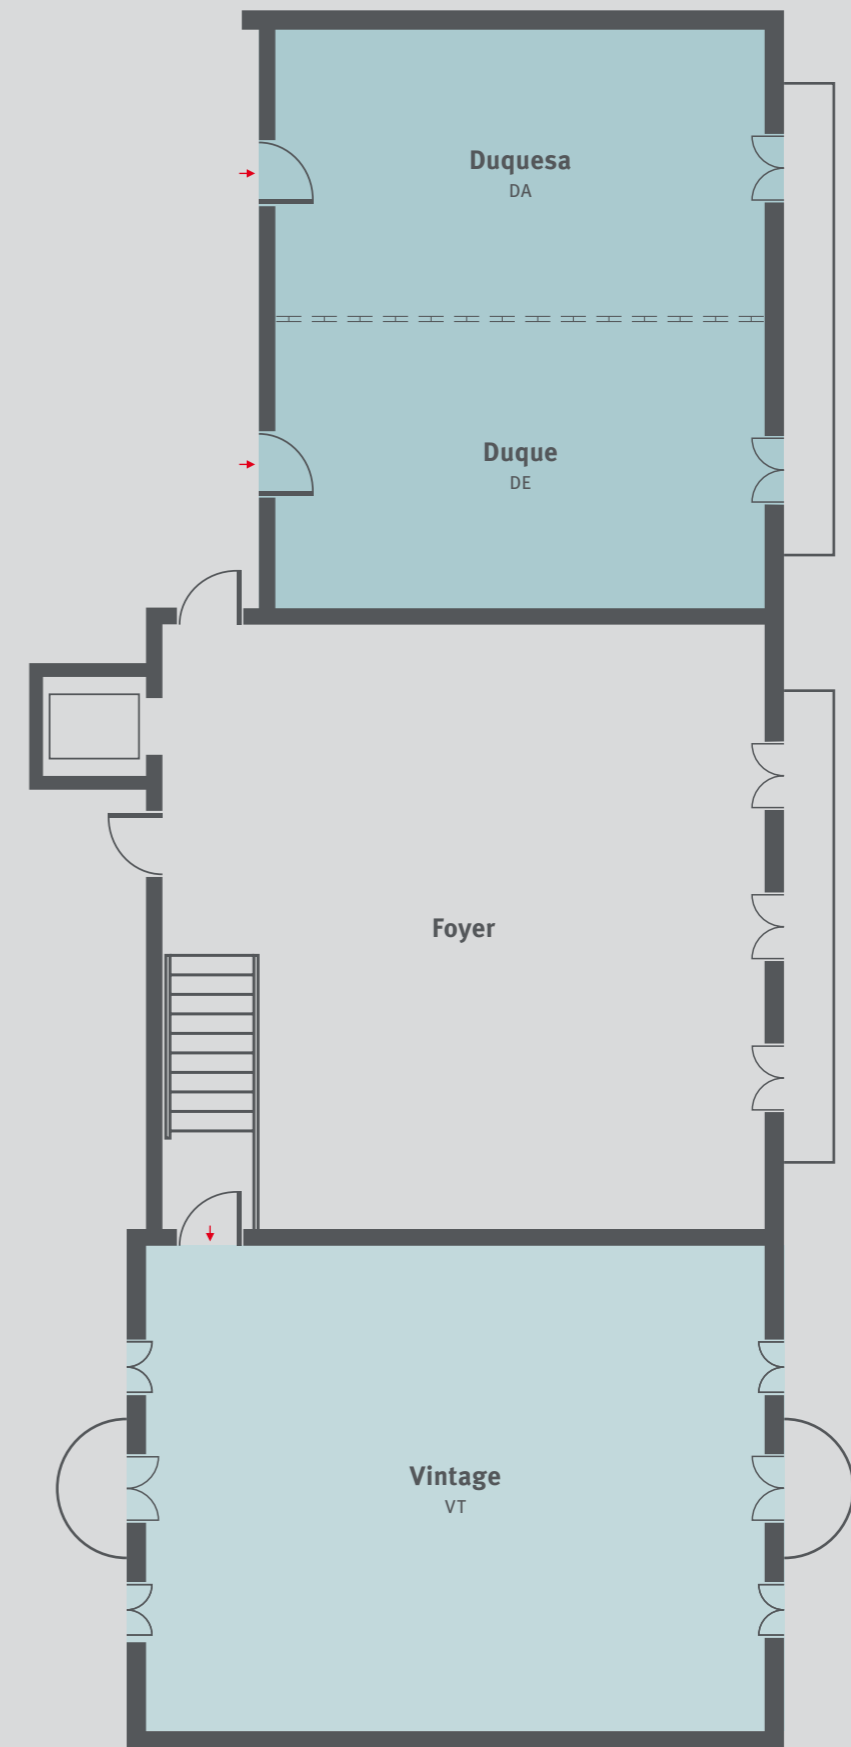

DUQUES • VINTAGE • RIO - Salas Multiusos • Multifunctional Rooms

SERVIÇOS DE APOIO E EQUIPAMENTO

- Ecrã;
- Flipchart;
- Projector;
- Internet;
- Parque de estacionamento gratuito;
- Ar condicionado;
- Luz natural;
- Espaços ao ar livre para eventos.

TECHNICAL BACKUP SERVICES AND EQUIPMENT:

- Screen;
- Flipchart;
- Projector;
- Broadband & wireless Internet;
- Free Parking;
- Air conditioning;
- Natural lighting;
- Outdoor venues for events.

PISO FLOOR	COD.	CS VINTAGE HOUSE HOTEL	DIMENSÕES • DIMENSIONS (Comp. x Largura) (Length x Width)		ÁREAS AREA		ALTURA HEIGHT	PLATEIA THEATRE STYLE	ESCOLA SCHOOL STYLE	MESA EM U U SHAPE	RECEPÇÃO RECEPTION	BANQUETE BANQUET
			m	Feet	m²	SQ Feet						
1	DQ	DUQUES (Duque + Duquesa) ^{LM} Sala Multiusos • Multifunctional Room	10 x 18	32,8 x 59,0	80	861,1	2,9	80	60	40	60	—
	DE	Duque	5 x 8	16,4 x 26,2	40	430,6	2,9	40	30	25	30	—
	DA	Duquesa	5 x 8	16,4 x 26,2	40	430,6	2,9	40	30	25	30	—
	VT	VINTAGE ^{LM} Sala Multiusos • Multifunctional Room	10 x 8,5	32,8 x 27,9	85	914,9	3,5	80	60	40	60	—
-1	RI	SALÃO DO RIO • RIVER ROOM ^{LM} Sala de Banquetes • Banquet Room	25 x 10	82 x 32,8	250	2690,9	3,5	—	—	—	170	160
0**	RB	RABELO ^{LM} Restaurante • Restaurant	16,5 x 7,2	54,1 x 23,6	118,8	1278,7	3,0	—	—	—	70	60

^{LM} Tem Luz Natural - Natural Light

^{LM} Com terraço sobre o Rio Douro - With terrace facing the Douro River

[*] Medidas aproximadas - Approximate dimensions

Legenda • Legend:

→ Entrada • Entrance