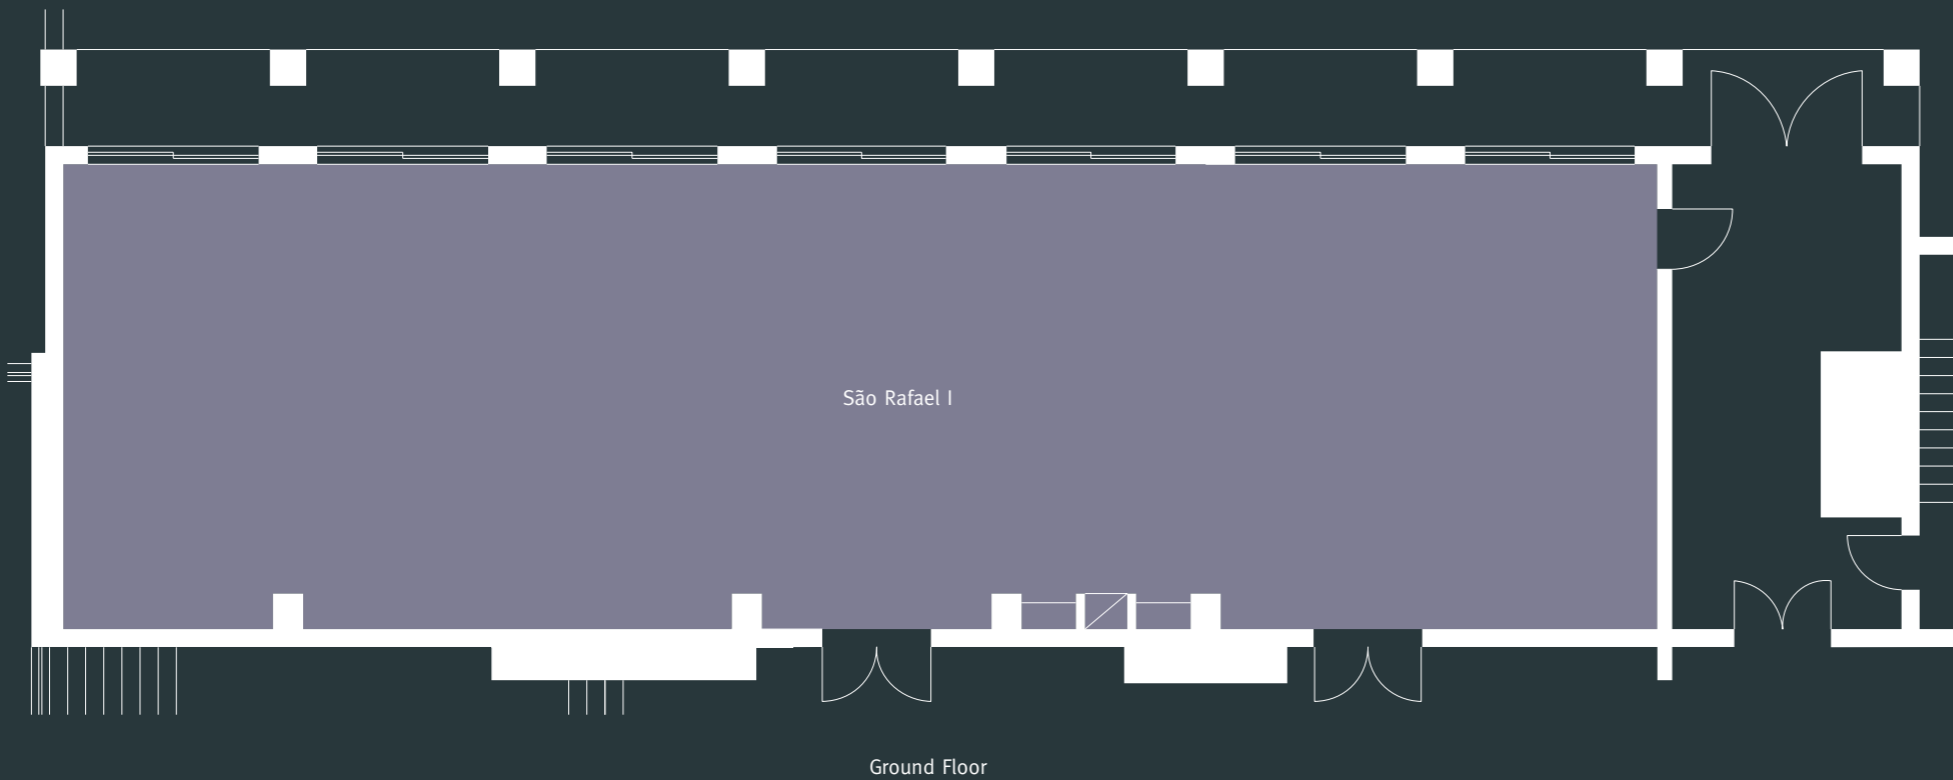

CS SÃO RAFAEL
SUITE HOTEL

CONGRESS
CENTRES

When duty calls and meetings mean business, a tasteful choice of venue is paramount. The CS São Rafael Suite Hotel provides a versatile, functional choice of conference rooms, in a total of 372m² of open space, with natural lighting, that will assure that your meetings will always be a pleasant experience. And after all obligations are fulfilled, all the hotel's facilities are yours to enjoy that well deserved bit of relaxation, particularly, our selection of restaurants, esplanades and bars ready to welcome your cocktails parties, receptions, meals or simple coffee-breaks during your meetings or events. All so that work will feel simply effortless.

Technical backup services and equipment:

- Screen
- Flipchart
- Projector
- Broadband & wireless Internet
- Free Parking
- Air conditioning
- Natural lighting

	Area	Dimensions (m)	Theatre	School	U Table	Reception	Banquet	Buffet
São Rafael I	203	26,4 x 7,7	180	120	60	200	100	0
São Rafael II	27,3	7,8 x 3,5	20	15	15	-	-	-
À La Carte Restaurant	141	18,8 x 7,5	80	40	30	100	60	40
Buffet Restaurant	496	-	-	-	-	260	180	160
São Rafael Beach Restaurant	60	10,0 x 6,0	-	-	-	70	50	40
Clubhouse Salgados Restaurant	260	-	-	-	-	-	100	-
Pool Snack Bar	153	18,7 x 8,2	-	-	-	60	40	40
Lobby Bar	99	15,0 x 6,6	-	-	-	60	-	-

Ambience & hospitality

Accommodation

- 105 Rooms and Suites, garden or land view:
- 19 Double Rooms (26 m²)
- 63 Deluxe Suites (60 m²)
- 23 Deluxe Family Suites (90 m²)

Restaurants & Bars

- 5 restaurants
- 4 bars