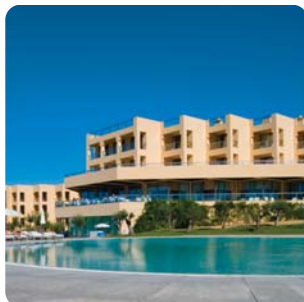

Ambience & hospitality

Accommodation

- 105 Rooms and Suites, garden or land view:
- 19 Double Rooms (26 m²)
- 63 Deluxe Suites (60 m²)
- 23 Deluxe Family Suites (90 m²)

Restaurants & Bars

- 5 restaurants
- 4 bars

Leisure

- 3 outdoor swimming pools (2 for adults & 1 for children)
- heated indoor swimming pool
- Relax Center: jacuzzi, steam bath, sauna, massages and cosmetic therapies
- Tennis Court
- Multi-purpose grass pitch
- 18-hole Putting Green
- São Rafael Beach concession (600 m from the hotel)
- Green fees with special discount at the CS Salgados Golf course (5 minutes from the hotel), CS Morgado and CS Álamos Golf course (25 minutes from the hotel)

Distances

- 600 meters from the São Rafael
- 10 minutes from the A2 and A22 motorways
- 30 minutes from the Faro International Airport

SÃO RAFAEL
SUITE HOTEL

★ ★ ★ ★ ★
ALGARVE

An exclusive lifestyle.

Sesmarias 8200-613 Albufeira
Algarve - Portugal

Sales Office:

Tel.: (+351) 289 540 308

Fax: (+351) 289 540 314

E-mail: sales@cshoteis.com

www.cs-hoteis.com