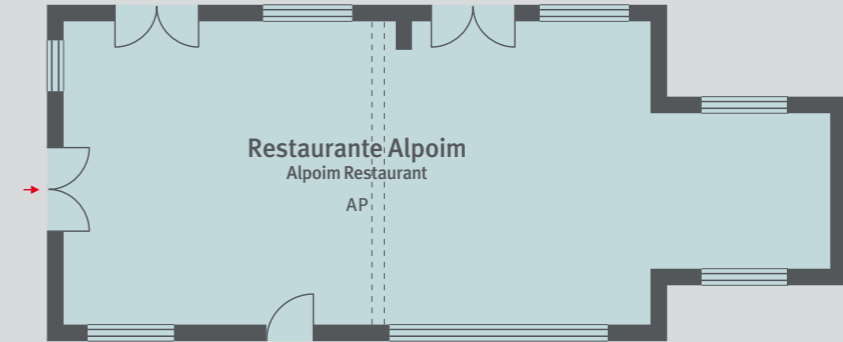

Piso Floor 0

Piso Floor 1