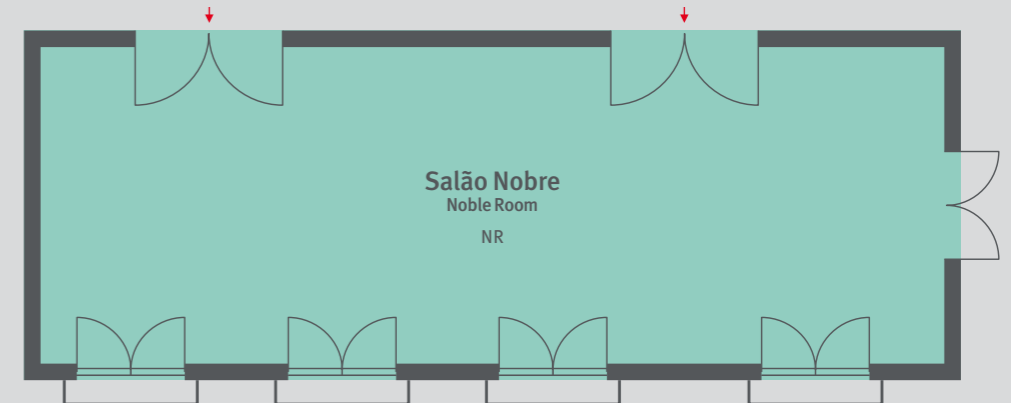

Salas Multiusos · Multifunctional Rooms

SERVIÇOS DE APOIO E EQUIPAMENTO

- Ecrã;
- Flipchart;
- Projector;
- Internet;
- Parque de estacionamento gratuito;
- Ar condicionado;
- Luz natural;
- Espaços ao ar livre para eventos.

TECHNICAL BACKUP SERVICES AND EQUIPMENT:

- Screen;
- Flipchart;
- Projector;
- Broadband & wireless Internet;
- Free Parking;
- Air conditioning;
- Natural lighting;
- Outdoor venues for events.

PISO FLOOR	COD.	POUSADA CS SOLAR DA REDE	DIMENSÕES 1 DIMENSIONS (Comp. x Largura) (Length x Width)		ÁREAS AREA		ALTURA HEIGHT	PLATEIA THEATRE STYLE	ESCOLA SCHOOL STYLE	MESA EM U U SHAPE	RECEPÇÃO RECEPTION	BANQUETE BANQUET
			m	Feet	m²	SQ Feet						
0	PR	SALA DOS PIPOS · PIPOS ROOM^{LM} Sala Multiusos · Multifunctional Room	12,5 x 6,5	41 x 21	76,5	823	6,5	—	—	—	25	12
	AP	ALPOIM^{LM} Restaurante · Restaurant	9 x 7	29 x 22	61	657	6,7	—	—	—	—	50
1	NR	SALÃO NOBRE · NOBLE ROOM^{LM} Sala Multiusos · Multifunctional Room	9,5 x 7	31 x 22	64	689	6,7	60	45	40	60	50
0*	DR	SALÃO DOURO · DOURO ROOM^{LM} Sala Multiusos · Multifunctional Room	24 x 5	79 x 16	227	2443	4,8	160	160	120	250	180

Piso Floor 0

Piso Floor 1

Piso Floor 0

Legenda · Legend:
→ Entrada · Entrance